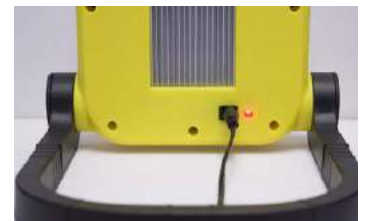

Galaxy-1000

1000
Lumens

10m
Beam
Distance

2 Light
Modes

**Max Run
Time**
3hrs 20mins

- Rechargeable Li-ion LED floodlights
- 1,000 lumens
- Fold flat design for compact storage
- 10 metre flood beam
- High impact ABS housing and shatterproof polycarbonate lens
- 2 light settings: high and low

Powered by
Rechargeable
LI-ION
Technology

Specifications

Light Output (Lumens)	1000 500
Light Beam	10 Metre beam distance
Battery	Li-ion (18650), 1800mAh 7.4V
Charge Time	4hrs
Product Weight	539g
Dimensions (mm)	(L) 193.5 (W) 230.4 (D) 63.6mm
Boxed Size (mm)	(L) 350 (W) 220 (D) 70mm
Power Modes	High and Low
Runtime	Full 1h40m, half 3h20m
Weather Resistance	Designed to meet IP54
Part Number:	NSGALAXY1000
Part Number Tripod:	SPTRIPOD1.7

Galaxy-1000 battery charging indicator

Supplied with:
230V AC
Vehicle charger

360° 360° handle and stand

Optional Tripod

+ Optional extras:
1.7m Tripod