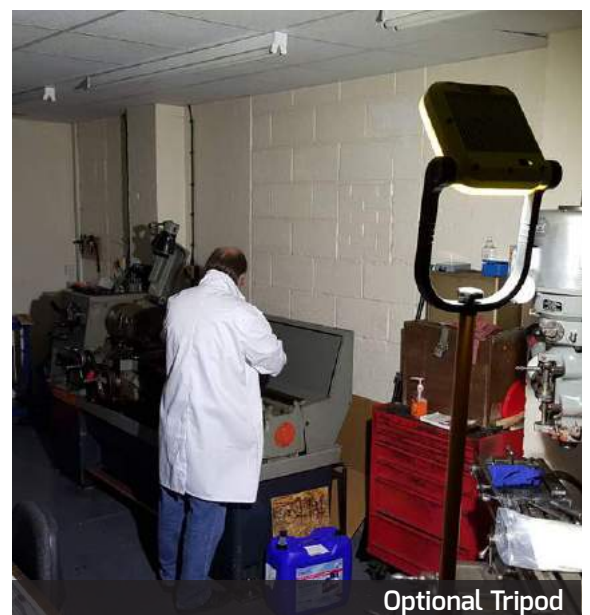

Optional Tripod

+ Optional extras:
1.7m Tripod