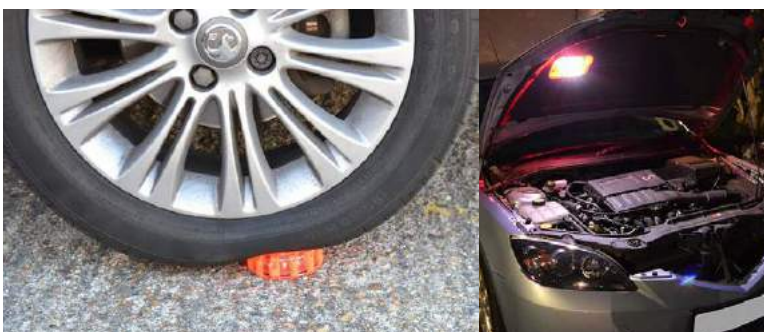

Hazard Warning Light Range

Pulsar-AAA

Powered by 3x

Hazard light

White Flood

- Visible from over 1 Kilometre
- 360° Illumination
- 10 Light modes
- Operates up to 25hrs
- Waterproof up to 10m
- Designed to meet IP67 rating
- Floats in water
- Crushproof (Up to 3 tonnes) shock resistant
- White torch setting
- Magnetic back

3 Tonnes Pressure

Visible from 1km

Designed to meet IP67

167g Weight

Strong magnet

Specifications

Light Output	1 Kilometre visibility
Light Source	LED
Product weight	167g
Pressure	Shock resistant housing able to withstand most vehicle weights up to 1 tonne
Temperature	-40°C to 60°C
Dimensions	(Dia.) 110mm (H)34mm
Battery	3x AAA Alkaline (included)
Part No.	
BLUE	NSPULSARAAA-B
GREEN	NSPULSARAAA-G
RED	NSPULSARAAA-R
AMBER	NSPULSARAAA-Y

Run Times

Rotate	8hrs
Quad Flash	8hrs
Single Blink	25hrs
Alternating Blinks	8hrs
SOS Rescue	12hrs
Steady on High	7hrs
Steady on Low	20hrs
2 LED Light	25hrs
4 LED Light	18hrs
White Torch Mode	20hrs

Optional extras:
Cone mount

Virtually crushproof

White flood light setting