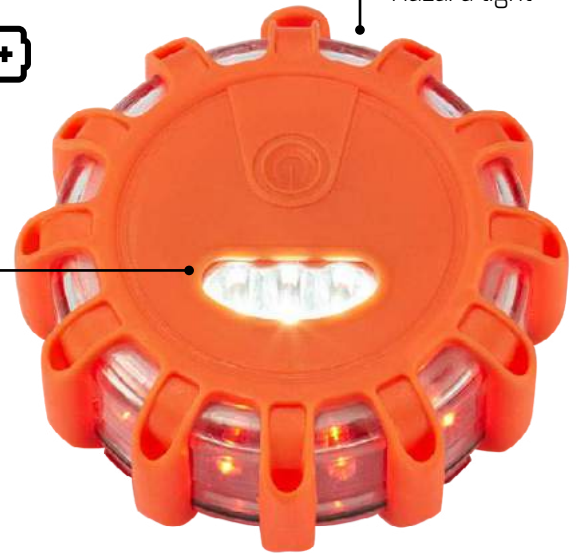

Hazard Warning Light Range

Pulsar-AAA

Powered by 3x

Hazard light

White Flood

- Visible from over 1 Kilometre
- 360° Illumination
- 10 Light modes
- Operates up to 25hrs
- Waterproof up to 10m
- Designed to meet IP67 rating
- Floats in water
- Crushproof (Up to 3 tonnes) shock resistant
- White torch setting
- Magnetic back

3 Tonnes Pressure

Visible from 1km

Designed to meet IP67

167g Weight

Strong magnet

Specifications

Light Output	1 Kilometre visibility
Light Source	LED
Product weight	167g
Pressure	Shock resistant housing able to withstand most vehicle weights up to 1 tonne
Temperature	-40°C to 60°C
Dimensions	(Dia.) 110mm (H)34mm
Battery	3x AAA Alkaline (included)
Part No.	
BLUE	NSPULSARAAA-B
GREEN	NSPULSARAAA-G
RED	NSPULSARAAA-R
AMBER	NSPULSARAAA-Y

Run Times

Rotate	8hrs
Quad Flash	8hrs
Single Blink	25hrs
Alternating Blinks	8hrs
SOS Rescue	12hrs
Steady on High	7hrs
Steady on Low	20hrs
2 LED Light	25hrs
4 LED Light	18hrs
White Torch Mode	20hrs

Optional extras:
Cone mount

Virtually crushproof

White flood light setting